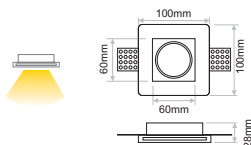

## RD / SQ SHORT / SQ WASH 45°

Code	Model	Lamp Holder	Maximum Consumption	Voltage		Weight		IP Rate
PCR.031	SEAMLESS ROUND	GU10	35W	230VAC	Not included	0.34Kg	$\Phi$ 130mm	IP20
PCR.001	SEAMLESS SQUARE SHORT	Gx5.3	35W	12VAC	Not included	0.20Kg	102x102mm	IP20
*Suitable for plasterboard 12.5mm								
PCR.003	SEAMLESS SQUARE WASH 45°	Gx5.3	35W	12VAC	Not included	0.55Kg	122x122mm	IP20
*Suitable for plasterboard 9mm-15mm								

### Plaster

Suitable for plasterboard  
12.5mm (PCR.031-001)  
9mm-15mm (PCR.003)

PCR.031  
SEAMLESS ROUND

PCR.001  
SEAMLESS  
SQUARE SHORT

PCR.003  
SEAMLESS  
SQUARE WASH 45°